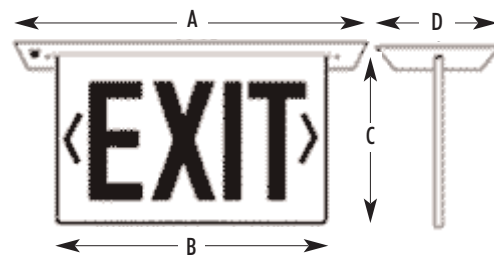

BRILLIANT EDGEGL0 RECESSED EXIT-OUS SERIES

LIGHTING & SPECIALTY PRODUCTS

SINGLE FACE
LED EDGE LIT EXIT SIGNS

Job Title : _____
 Fixture Type : _____
 Catalog No. : _____
 Notes : _____

Product Description

The Edgeglo Recessed Exit-Ous Double Face LED Exit Signs offer long lamp life, energy efficiency and uniform illumination. The premium design and construction makes Edgeglo the the most uncomplicated edge-lit sign to specify.

Product Specifications

- Crystal clear acrylic face panel
- Low profile recessed housing
- Adjustable hanger bars
- Heavy duty aluminum face plate
- Pre-drilled canopy attachment locations
- Field installed chevron directional indicators
- Red or green letters
- White, black or anodized aluminum finish
- Dual voltage 120/277VAC
- Long life, energy saving, ultra bright LED lamps
- Easily accessible push to test switch
- Clearly visible charge rate/power on LED indicator
- AC or battery backup
- Sealed pure lead calcium battery
- Automatic Low Voltage Disconnect
- Field applied chevrons