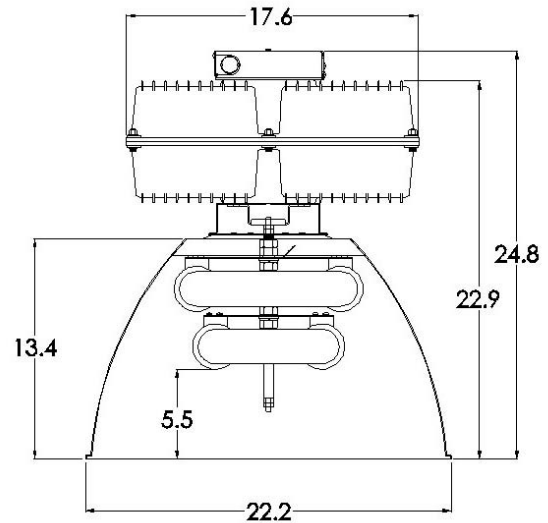

ORDERING INFORMATION

Example: IHB22-AL-350-4-277

SERIES	OPTICS	WATTS	COLOR	VOLTAGE
IHB22	AL	350	2 (2700k)	120
	ALUMINUM		3 (3500k)	277
			4 (4100k)	
			5 (5000k)	
			6 (6500k)	

OPTIONS:

3' HOOK, CORD, PLUG SWITCHING HCP (Specify Voltage)
DC (Dual circuit)
TC (Triple Circuit)