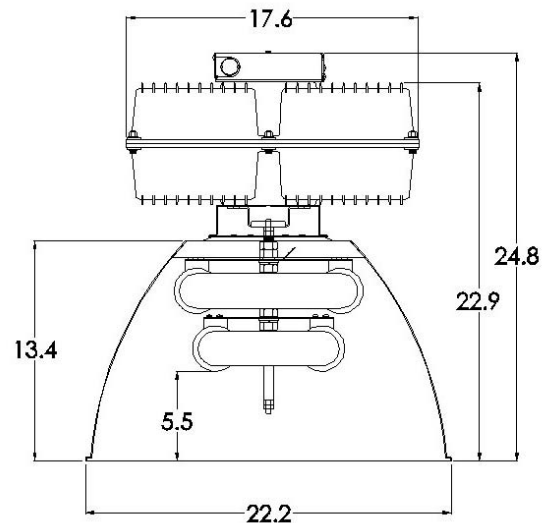

HOUSING:

Heavy duty die cast aluminum housing with surface fins for maximum heat dissipation. Stainless steel fasteners.

OPTICS:

AL- Precision spun aluminum reflector, finished in high reflectance white for maximum efficiency, smooth even illumination, reduced glare, and 100% downlight.. **Optional** clear Flat glass (**FG22**) lens.

MOUNTING:

The Integral junction/splice box is used for wire terminations and luminaire suspension. Three quarter inch hub accepts either conduit or **ENDURALINE** threaded support hooks. All units should be installed by a licensed electrical contractor in accordance with NEC guidelines.

ELECTRICAL / BALLAST:

Rated for 100,000 hrs, a 100% high frequency electronic ballast with .99pf, < 10% THD, Sound Rated A, and compliance with FCC EMI regulations. Operating temperatures of -35c to 90c and voltages of 120v or 277v. All wiring to be AWM, TFN, or THHN to comply with rated temperature requirements.

LAMP:

25600 lumens (80 lpw), rated for 100000 hrs, a CRI of 85, flicker free instant starting with optional Kelvin temperatures of 2700-6500k in color.

FINISH:

White finish standard for maximum heat dissipation.

LISTINGS / WARRANTY:

All products are UL listed and carry a 5 Year limited warranty. **Optional 10 year warranty available.**

NOTE: Specifications' SUBJECT TO CHANGE WITHOUT NOTICE.

INDUCTION 22" HIGHBAY IHB-AL SERIES

ORDERING INFORMATION

Example: IHB22-AL-320-4-277

SERIES	OPTICS	WATTS	COLOR	VOLTAGE
IHB22	AL	320	2 (2700k)	120
	ALUMINUM		3 (3500k)	277
			4 (4100k)	
			5 (5000k)	
			6 (6500k)	

OPTIONS:

3' HOOK, CORD, PLUG
SWITCHING

HCP (Specify Voltage)
DC (Dual circuit)
TC (Triple Circuit)

ACCESSORIES

HOOK
WIREGUARD
FLAT GLASS LENS

HK
WGAL22
FG22