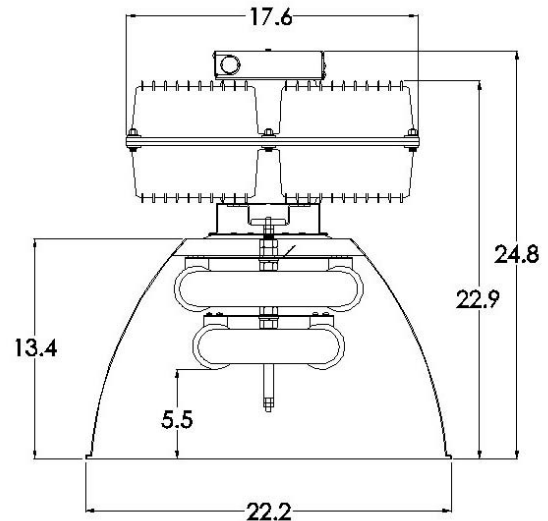

HOUSING:

Heavy duty die cast aluminum housing with surface fins for maximum heat dissipation. Stainless steel fasteners.

OPTICS:

AL- Precision spun aluminum reflector, finished in high reflectance white for maximum efficiency, smooth even illumination, reduced glare, and 100% downlight.. **Optional** clear Flat glass (**FG22**) lens.

MOUNTING:

The Integral junction/splice box is used for wire terminations and luminaire suspension. Three quarter inch hub accepts either conduit or **ENDURALINE** threaded support hooks. All units should be installed by a licensed electrical contractor in accordance with NEC guidelines.

ELECTRICAL / BALLAST:

Rated for 100,000 hrs, a 100% high frequency electronic ballast with .99pf, < 10% THD, Sound Rated A, and compliance with FCC EMI regulations. Operating temperatures of -35c to 90c and voltages of 120v or 277v. All wiring to be AWM, TFN, or THHN to comply with rated temperature requirements.

LAMP:

9600 lumens (80 lpw), rated for 100000 hrs, a CRI of 85, flicker free instant starting with optional Kelvin temperatures of 2700-6500k in color.

FINISH:

White finish standard for maximum heat dissipation.

LISTINGS / WARRANTY:

All products are UL listed and carry a 5 Year limited warranty. **Optional 10 year warranty available.**

NOTE: Specifications' SUBJECT TO CHANGE WITHOUT NOTICE.

INDUCTION 22" HIGHBAY IHB-AL SERIES

ORDERING INFORMATION

Example: IHB22-AL-120-4-277

SERIES	OPTICS	WATTS	COLOR	VOLTAGE
IHB22	AL	120	2 (2700k)	120
	ALUMINUM		3 (3500k)	277
			4 (4100k)	
			5 (5000k)	
			6 (6500k)	

OPTIONS:

3' HOOK, CORD, PLUG
SWITCHING

HCP (Specify Voltage)
DC (Dual circuit)
TC (Triple Circuit)

ACCESSORIES

HOOK
WIREGUARD
FLAT GLASS LENS

HK
WGAL22
FG22